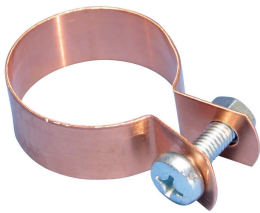

# STRC CU Strap Clamp for Copper Tube, 12 mm OD

## FEATURES

---

Includes fasteners, screw and nut

## PRODUCT ATTRIBUTES

---

Article Number: 574170

Material: Copper

Outer Diameter (OD): 12 mm

Width (W): 15 mm

Thickness (T): 0.6 mm

Screw Diameter (Sc): 6

Screw Length (L): 16mm