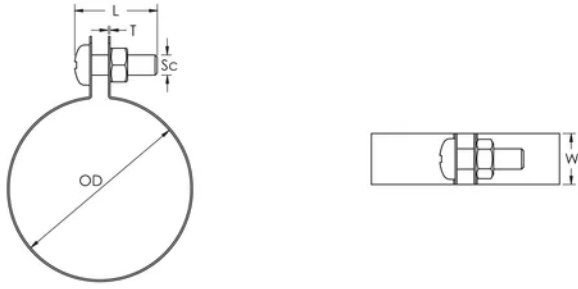

DIAGRAMS

WARNING

---

nVent products shall be installed and used only as indicated in nVent's product instruction sheets and training materials. Instruction sheets are available at www.nvent.com and from your nVent customer service representative. Improper installation, misuse, misapplication or other failure to completely follow nVent's instructions and warnings may cause product malfunction, property damage, serious bodily injury and death and/or void your warranty.

North America

+1.800.753.9221
Option 1 – Customer Care
Option 2 – Technical
Support

Europe

Netherlands:
+31 800-0200135
France:
+33 800 901 793

Europe

Germany:
800 1890272
Other Countries:
+31 13 5835404

APAC

Shanghai:
+ 86 21 2412 1618/19
Sydney:
+61 2 9751 8500

Our powerful portfolio of brands:

CADDY ERICO HOFFMAN ILSCO SCHROFF TRACHTE