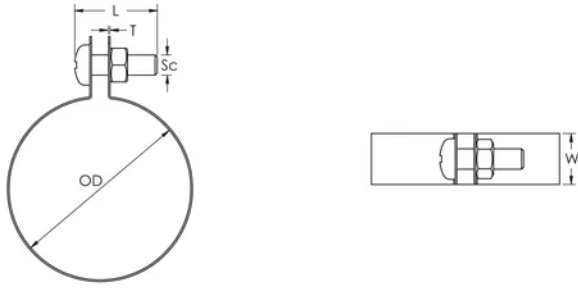

STRC CU Strap Clamp for Copper Tube, 22 mm OD

CATALOG NUMBER

STRC022CU

FEATURES

Includes fasteners, screw and nut

PRODUCT ATTRIBUTES

Article Number: 574200

Material: Copper

Outer Diameter (OD): 22 mm

Width (W): 15 mm

Thickness (T): 0.6 mm

Screw Diameter (Sc): 6

Screw Length (L): 16mm

DIAGRAMS

WARNING

nVent products shall be installed and used only as indicated in nVent's product instruction sheets and training materials. Instruction sheets are available at www.nvent.com and from your nVent customer service representative. Improper installation, misuse, misapplication or other failure to completely follow nVent's instructions and warnings may cause product malfunction, property damage, serious bodily injury and death and/or void your warranty.