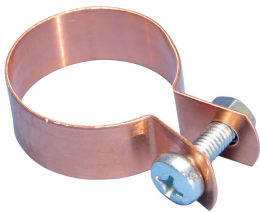

STRC CU Strap Clamp for Copper Tube, 22 mm OD

CATALOG NUMBER

STRC022CU

FEATURES

Includes fasteners, screw and nut

PRODUCT ATTRIBUTES

Article Number: 574200

Material: Copper

Outer Diameter (OD): 22 mm

Width (W): 15 mm

Thickness (T): 0.6 mm

Screw Diameter (Sc): 6

Screw Length (L): 16mm

DIAGRAMS

WARNING

nVent products shall be installed and used only as indicated in nVent's product instruction sheets and training materials. Instruction sheets are available at www.nvent.com and from your nVent customer service representative. Improper installation, misuse, misapplication or other failure to completely follow nVent's instructions and warnings may cause product malfunction, property damage, serious bodily injury and death and/or void your warranty.