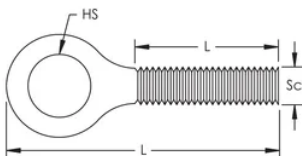

## SPECIFICATIONS

**Finish:** Electrogalvanized

**Material:** Steel

Table 1/1

Catalog Number	Article Number	Screw Diameter (Sc)	Screw Length (L)	Hole Size (HS)	Length (L)
SLEBM6	195854	6	20mm	7.2 mm	37.5mm
SLEBM8	195856	8	25mm	8.5 mm	50mm

## DIAGRAMS