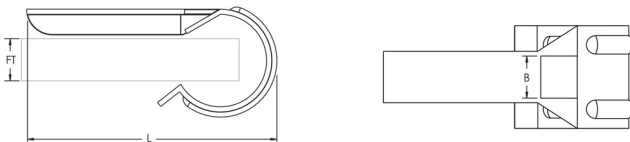

DIAGRAMS

WARNING

nVent products shall be installed and used only as indicated in nVent's product instruction sheets and training materials. Instruction sheets are available at www.nvent.com and from your nVent customer service representative. Improper installation, misuse, misapplication or other failure to completely follow nVent's instructions and warnings may cause