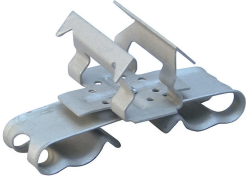

# SCD Multi-Cable to Deck Clip

## FEATURES

Provides support for low voltage cables

Flared edges for cable protection

Rotates 360 degrees to support various directional runs of cable

No tools required for installation