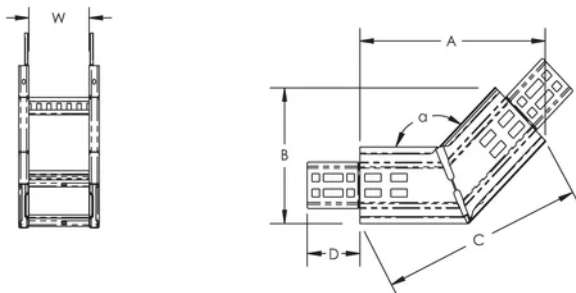

Catalog Number	Article Number	Width (W)	Angle (a)	A	B	C
CL110X150IR45 HD	840300	150 mm	45 °	286 mm	193 mm	290 mm
CL110X600IR45 HD	840330	600 mm	45 °	286 mm	193 mm	290 mm
CL110X450IR45 HD	840320	450 mm	45 °	286 mm	193 mm	290 mm
CL110X900IR45 HD	840350	900 mm	45 °	286 mm	193 mm	290 mm
CL110X300IR45 HD	840310	300 mm	45 °	286 mm	193 mm	290 mm

Table 2/2

Catalog Number	Article Number	D
CL110X750IR45HD	840340	80 mm
CL110X150IR45HD	840300	80 mm
CL110X600IR45HD	840330	80 mm
CL110X450IR45HD	840320	80 mm
CL110X900IR45HD	840350	80 mm
CL110X300IR45HD	840310	80 mm

DIAGRAMS

WARNING

nVent products shall be installed and used only as indicated in nVent's product instruction sheets and training materials. Instruction sheets are available at www.nvent.com and from your nVent customer service representative. Improper installation, misuse, misapplication or other failure to completely follow nVent's instructions and warnings may cause product malfunction, property damage, serious bodily injury and death and/or void your warranty.