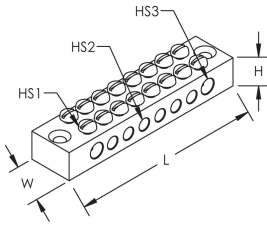

DIAGRAMS

WARNING

---

nVent products shall be installed and used only as indicated in nVent's product instruction sheets and training materials. Instruction sheets are available at www.nvent.com and from your nVent customer service representative. Improper installation, misuse, misapplication or other failure to completely follow nVent's instructions and warnings may cause product malfunction, property damage, serious bodily injury and death and/or void your warranty.

Our powerful portfolio of brands:

CADDY ERICO HOFFMAN ILSCO SCHROFF TRACHTE