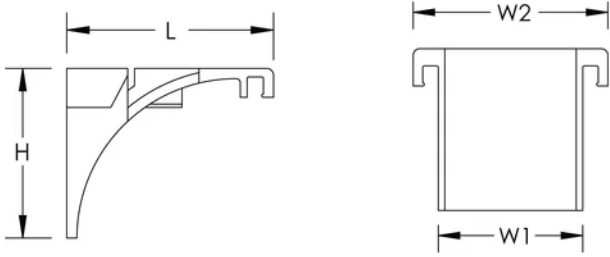

DIAGRAMS

WARNING

---

nVent products shall be installed and used only as indicated in nVent's product instruction sheets and training materials. Instruction sheets are available at www.nvent.com and from your nVent customer service representative. Improper installation, misuse, misapplication or other failure to completely follow nVent's instructions and warnings may cause product malfunction, property damage, serious bodily injury and death and/or void your warranty.

Our powerful portfolio of brands:

CADDY ERICO HOFFMAN ILSCO SCHROFF TRACHTE