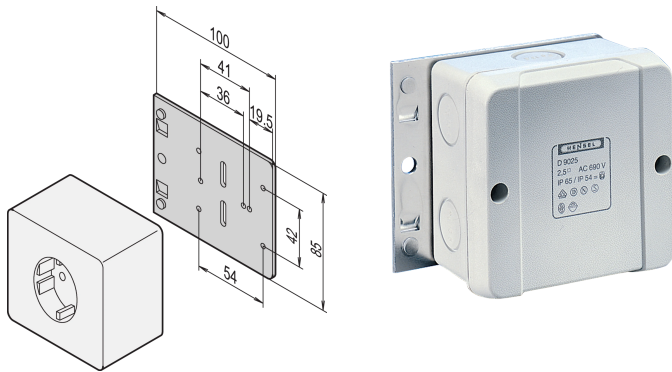

Mounting Plate for Single Sockets

Data Solutions

CATALOG NUMBER

20118-537

Mounting Plate for single Socket.

CERTIFICATIONS

FEATURES

For common surface sockets

PRODUCT ATTRIBUTES

Product Type: Mounting Plate

Material: Aluminum

Package Quantity: 1

Net Weight: 0.08kg

ADDITIONAL PRODUCT DETAILS

Surface socket not included in SCHROFF product range.

WARNING