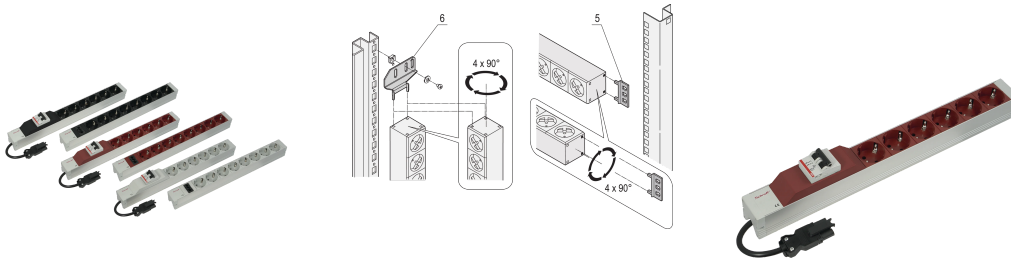

# Socket Strip, SCHUKO, With Wieland® Input, 19", White

### CATALOG NUMBER

60110-343

Modular, compact PDU with many function elements. Using a 1 U by 1 U aluminum chassis the PDU can easily be integrated in a rack. The Wieland connector allows easy combination with different power input cords.

### FEATURES

Installation height 1 U

Output via SCHUKO sockets

Input via Wieland® GST 18 plug

Socket strips can be rotated through all four directions (in 90° increments) during installation

Horizontal or vertical mounting

## PRODUCT ATTRIBUTES

---

Socket Type: SCHUKO

Socket Quantity: 8

Switched Outlets: No

Voltage AC: 230V

Package Quantity: 1

Color: Grey