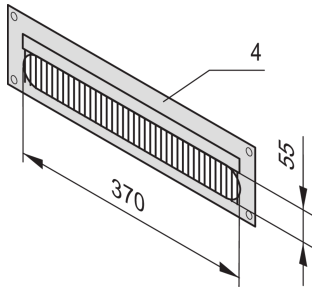

Novastar Cable Ducting

Data Solutions

Cover the opening on shortened doors or rear panels for a more aesthetic look.

CERTIFICATIONS

FEATURES

To cover the opening on shortened doors or rear panels

Frame, St, 2.5 mm

With black brush strip

SPECIFICATIONS

Product Type: Cover

Material: Steel

Table 1/2

Catalog Number	Rack Height	Color	Design Feature	Package Quantity	Color Code	Finish
20118-797	4U	Black Grey	Panel & Brushes	1	RAL 7021	Powder Coated
20118-390	4U	Light Grey	Panel & Brushes	1	RAL 7035	Powder Coated