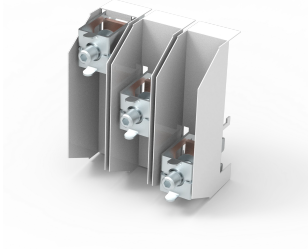

Connection Set, W060

Connection terminal, 3 pole without cover.

INDUSTRY STANDARDS

UL

CSA

GL

FEATURES

Description: Connection set, 3-pole without cover cap.

Rated voltage: 690 V

Width: 153

Pack quantity: 1 pc.

Approvals: CSA, UL, GL

SPECIFICATIONS

Table 1/1

Catalog Number	Height	Width	Depth	Material	Finish	Color
01537	100mm	153mm	25mm	Steel	Powder Coated	Light Gray
01538	100mm	153mm	25mm	Steel	Powder Coated	Light Gray