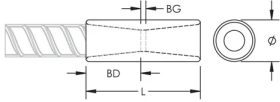

ADDITIONAL PRODUCT DETAILS

Bar dimensions and weights listed may vary by region. Coupler sizes not shown may be available by special order. Contact your nVent LENTON representative for more information.

DIAGRAMS

WARNING

---

nVent products shall be installed and used only as indicated in nVent's product instruction sheets and training materials. Instruction sheets are available at www.nvent.com and from your nVent customer service representative. Improper installation, misuse, misapplication or other failure to completely follow nVent's instructions and warnings may cause product malfunction, property damage, serious bodily injury and death and/or void your warranty.

North America

+1.800.753.9221
Option 1 – Customer Care
Option 2 – Technical
Support

Europe

Netherlands:
+31 800-0200135
France:
+33 800 901 793

Europe

Germany:
800 1890272
Other Countries:
+31 13 5835404