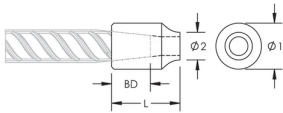

Bar Depth (BD): 24mm

Unit Weight: 0.11 kg

Designed to Meet: AASHTO;ABNT NBR 8548:1984;ACI 318 Type 1 (125% Specified Yield);ACI 318 Type 2 (Specified Tensile);ACI 349;ACI 359;AS3600

Package Quantity: 150

ADDITIONAL PRODUCT DETAILS

Bar dimensions and weights listed may vary by region. Coupler sizes not shown may be available by special order. Contact your nVent LENTON representative for more information.

The design of the weld, the selection of electrode, and other relevant choices depend on the chemical and physical properties of the structural steel to which the couplers are welded. Engineers who design assemblies should adhere to all appropriate regulations.

DIAGRAMS

WARNING

nVent products shall be installed and used only as indicated in nVent's product instruction sheets and training materials. Instruction sheets are available at www.nvent.com and from your nVent customer service representative. Improper installation, misuse, misapplication or other failure to completely follow nVent's instructions and warnings may cause product malfunction, property damage, serious bodily injury and death and/or void your warranty.

North America

+1.800.753.9221

Option 1 – Customer Care

Option 2 – Technical

Support

Europe

Netherlands:

+31 800-0200135

France:

+33 800 901 793

Europe

Germany:

800 1890272

Other Countries:

+31 13 5835404