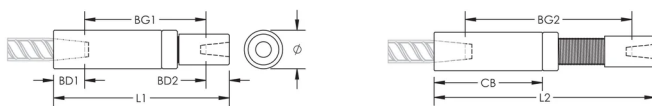

Diameter (Ø): 35 mm

Length 1 (L1): 197 mm

Length 2 (L2): 260 mm

Bar Depth 1 (BD1): 35mm

Bar Depth 2 (BD2): 19mm

Bar Gap 1 (BG1): 143mm

Bar Gap 2 (BG2): 206mm

Coupler Body (CB): 126mm

Unit Weight: 1.33 kg

Designed to Meet: AASHTO; ABNT NBR 8548:1984; ACI 318 Type 1 (125% Specified Yield); ACI 318 Type 2 (Specified Tensile); ACI 349; ACI 359; AS3600

Package Quantity: 14

ADDITIONAL PRODUCT DETAILS

Bar dimensions and weights listed may vary by region. Coupler sizes not shown may be available by special order. Contact your nVent LENTON representative for more information.

DIAGRAMS

WARNING

---

nVent products shall be installed and used only as indicated in nVent's product instruction sheets and training materials. Instruction sheets are available at www.nvent.com and from your nVent customer service representative. Improper installation, misuse, misapplication or other failure to completely follow nVent's instructions and warnings may cause product malfunction, property damage, serious bodily injury and death and/or void your warranty.