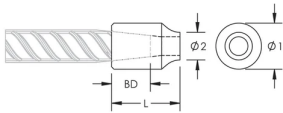

Bar Depth (BD): 35mm

Unit Weight: 0.22 kg

Designed to Meet: AASHTO;ABNT NBR 8548:1984;ACI 318 Type 1 (125% Specified Yield);ACI 318 Type 2 (Specified Tensile);ACI 349;ACI 359;AS3600

Package Quantity: 56

ADDITIONAL PRODUCT DETAILS

Bar dimensions and weights listed may vary by region. Coupler sizes not shown may be available by special order. Contact your nVent LENTON representative for more information.

The design of the weld, the selection of electrode, and other relevant choices depend on the chemical and physical properties of the structural steel to which the couplers are welded. Engineers who design assemblies should adhere to all appropriate regulations.

DIAGRAMS

WARNING

nVent products shall be installed and used only as indicated in nVent's product instruction sheets and training materials. Instruction sheets are available at www.nvent.com and from your nVent customer service representative. Improper installation, misuse, misapplication or other failure to completely follow nVent's instructions and warnings may cause product malfunction, property damage, serious bodily injury and death and/or void your warranty.

North America

+1.800.753.9221

Option 1 – Customer Care

Option 2 – Technical

Support

Europe

Netherlands:

+31 800-0200135

France:

+33 800 901 793

Europe

Germany:

800 1890272

Other Countries:

+31 13 5835404