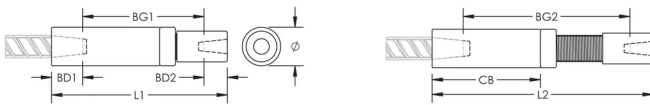

Diameter (Ø): 45 mm

Length 1 (L1): 219 mm

Length 2 (L2): 287 mm

Bar Depth 1 (BD1): 40mm

Bar Depth 2 (BD2): 24mm

Bar Gap 1 (BG1): 155mm

Bar Gap 2 (BG2): 223mm

Coupler Body (CB): 140mm

Unit Weight: 2.18 kg

Designed to Meet: AASHTO; ABNT NBR 8548:1984; ACI 318 Type 1 (125% Specified Yield); ACI 318 Type 2 (Specified Tensile); ACI 349; ACI 359; AS3600

Package Quantity: 10

ADDITIONAL PRODUCT DETAILS

Bar dimensions and weights listed may vary by region. Coupler sizes not shown may be available by special order. Contact your nVent LENTON representative for more information.

DIAGRAMS

WARNING

---

nVent products shall be installed and used only as indicated in nVent's product instruction sheets and training materials. Instruction sheets are available at www.nvent.com and from your nVent customer service representative. Improper installation, misuse, misapplication or other failure to completely follow nVent's instructions and warnings may cause product malfunction, property damage, serious bodily injury and death and/or void your warranty.