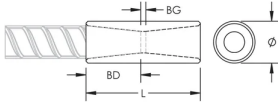

PRODUCT ATTRIBUTES

Material: Stainless Steel Duplex 2205 (EN 1.4462)

Finish: Plain

Rebar Size, Metric: 28 mm

Rebar Size, US: #9

Rebar Size, Canada: 30M

Diameter (Ø): 40 mm

Length (L): 101mm

Bar Depth (BD): 42mm

Bar Gap (BG): 17mm

Unit Weight: 0.62 kg

Designed to Meet: AASHTO;ABNT NBR 8548:1984;ACI 318 Type 1 (125% Specified Yield);ACI 318 Type 2 (Specified Tensile);ACI 349;ACI 359;AS3600

ADDITIONAL PRODUCT DETAILS

Bar dimensions and weights listed may vary by region. Coupler sizes not shown may be available by special order. Contact your nVent LENTON representative for more information.

DIAGRAMS

WARNING

nVent products shall be installed and used only as indicated in nVent's product instruction sheets and training materials. Instruction sheets are available at www.nvent.com and from your nVent customer service representative. Improper installation, misuse, misapplication or other failure to completely follow nVent's instructions and warnings may cause product malfunction, property damage, serious bodily injury and death and/or void your warranty.