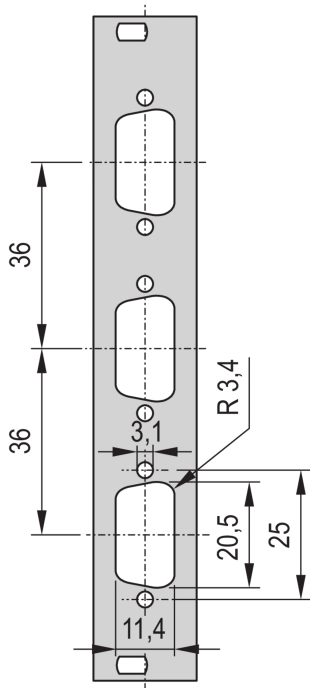

19" Front Panel With SUB-D Cut-Out

19" Front Panel with SUB-D Cut-Out or FDDI Cut-Out.

CERTIFICATIONS

FEATURES

19" Front Panel with Cutout for Sub-D, ST type 3 or FDDI

SPECIFICATIONS

| | |
|------------------------|-------------|
| Depth (D): | 2.5mm |
| Material: | Aluminum |
| Accessory Type: | Front panel |
| Product Type: | Front Panel |

Table 1/2

| Catalog Number | Rack Height | Rack Width | Package Quantity | Front Finish | Rear Finish | Number of Pins |
|----------------|-------------|------------|------------------|--------------|-------------|----------------|
| 30118-334 | 3U | 4HP | 1 | Painted | Conductive | (1) 25 |
| 30118-332 | 3U | 4HP | 1 | Painted | Conductive | (3) 9 |
| 30118-335 | 3U | 4HP | 1 | Painted | Conductive | (2) 25 |
| 30118-338 | 3U | 4HP | 1 | Painted | Conductive | (1) 9 |
| 30118-336 | 3U | 4HP | 1 | Painted | Conductive | (2) 9 |

Table 2/2

| Catalog Number | Color Code | Finish | Height (H) | Width (W) |
|----------------|------------|---------------|------------|-----------|
| 30118-334 | RAL 7035 | Powder Coated | 128.4mm | 19.98mm |
| 30118-332 | RAL 7035 | Powder Coated | 128.4mm | 19.98mm |
| 30118-335 | RAL 7035 | Powder Coated | 128.4mm | 19.98mm |
| 30118-338 | RAL 7035 | Powder Coated | 128.4mm | 19.98mm |
| 30118-336 | RAL 7035 | Powder Coated | 128.4mm | 19.98mm |