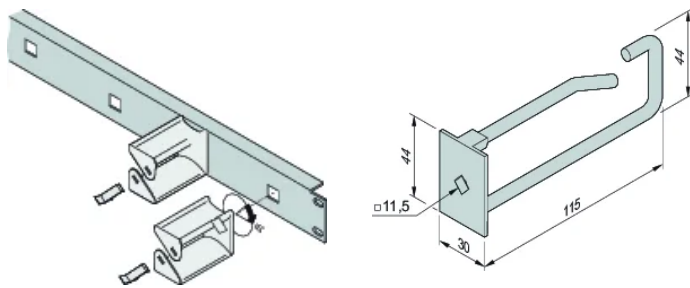

Catalog Number	Material	Depth (D)	Package Quantity	Color	Finish	Height (H)
60118-474	Steel, Polyamide	120.3mm	5		Zinc Plated	44mm

Table 2/2

Catalog Number	Length (L)	Cable Type
60118-473	80mm	Double
60118-457	115mm	Single
60118-459	100mm	Single
60118-458	55mm	Single
60118-474	115mm	Double

DIAGRAMS

WARNING

nVent products shall be installed and used only as indicated in nVent's product instruction sheets and training materials. Instruction sheets are available at www.nvent.com and from your nVent customer service representative. Improper installation, misuse, misapplication or other failure to completely follow nVent's instructions and warnings may cause product malfunction, property damage, serious bodily injury and death and/or void your warranty.

North America

All locations
+1.763.422.2661
Chat with us:
nvent.com/schroff

Europe

Straubenhardt, Germany
+49.7082.794.0
Betschdorf, France
+33.3.88.90.64.90
Warsaw, Poland
+48.22.209.98.35
Assago, Italy
+39.02.932.7141
Chat with us:
nvent.com/schroff

Asia

Shanghai, China
+86.21.2412.6943
Qingdao, China
+86.532.8771.6101
Singapore
+65.6768.5800
Shin-Yokohama, Japan
+81.45.476.0271
Chat with us:
nvent.com/schroff

Middle East & India

Dubai, United Arab Emirates
+971.4.378.1700
Bangalore, India
+91.80.6715.2001
Istanbul, Turkey
+90.216.250.7374
Chat with us:
nvent.com/schroff

Our powerful portfolio of brands:

CADDY ERICO HOFFMAN ILSCO SCHROFF TRACHTE