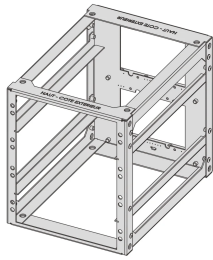

On Board Rack 6 U, 36 HP

CATALOG NUMBER

10170-013

Suitable for ongoing vibrations, shock, high temperatures, and high humidity.

CERTIFICATIONS

FEATURES

For mobile railway applications

Suitable for ongoing vibrations, shock, high temperatures, and high humidity

Suitable for 1, 2, or 3 U SNCF subracks (NF F61-005, CF 60-002)

Rear side is equipped for standard connectors; crossbar can be custom-coded for the SNCF coding pins

Crossbar with integrated cable channel

Several racks can be stacked or fitted in rows

Produced using a welding process, certified to EN 15085 (CL2)

Stainless Steel welds passivated to prevent corrosion

PRODUCT ATTRIBUTES

Product Family: On Board Rack

Rack Height: 6U

Height: 290mm

Rack Width: 36HP

Width: 252.65mm

Package Quantity: 1

Complies With: SNCF NFF 61005; SNCF NFF 60002

Depth: 341.8mm

Frame Material: Steel