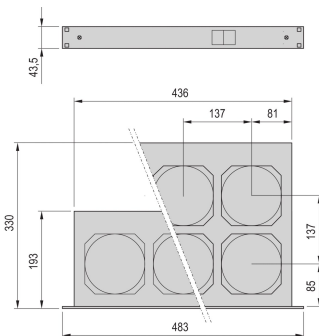

19" Fan Unit, 1 U, With Front Switch, 6 fans, 115 VAC

CATALOG NUMBER

10713-114

Front-mounted, illuminated mains switch on AC devices, coupled with additional rear mains outlet; mechanical strain relief for mains input and mains output cables.

CERTIFICATIONS

FEATURES

Can be adapted to subtracks

Contact protection in accordance with DIN EN ISO 13857