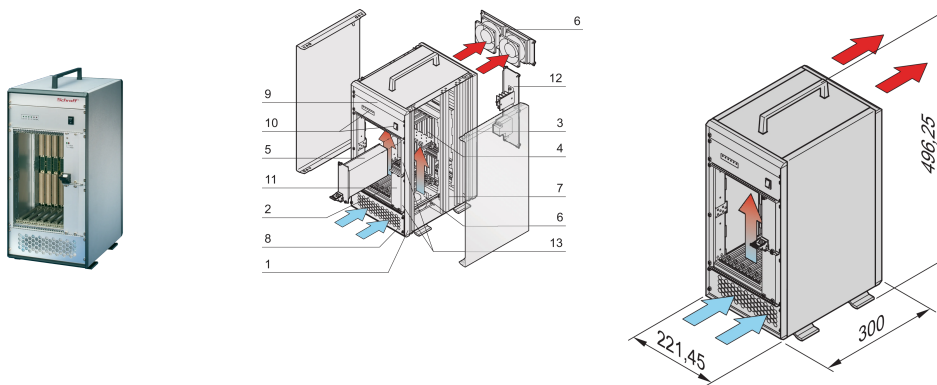

VME64x System, Tower, 5 U, Pluggable PSU

CATALOG NUMBER

10836-045

VME64 tower system for 7 VME64x boards 6 U, 160 mm. The power for the system is created by a pluggable power supply. A fan control module monitors the fans, the temperature and voltage.

CERTIFICATIONS

FEATURES

System in accordance with IEC 60297-3-101, 102, 103; IEEE 1101.1, 1101.10/11; backplane conforms to VITA 1.1-1997

Pluggable PSU, 19" form factor, 300 W; a second PSU can optionally be fitted

Backplane VME64x 7 slot, 6 U, J1/J2 monolithic without P0 connector, Rear I/O option, in accordance with VITA 1-1994 and 1.1-1997

Heat dissipation by 2 fans, cooling from front to rear side; temperature-controlled by fan control module (FCM)

Product Type: System

Number of Slots: 7

Type: Tower

Backplane Type: 6 U VME64 Extension

Data Transfer: VME64; VME2eSST

Power per Slot: 30W

Input Voltage AC: 100 – 240V

Airflow Direction: Front to Rear