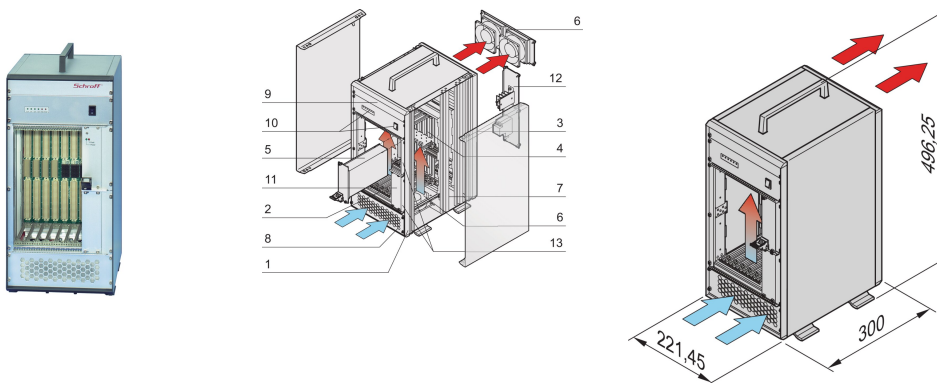

VXS System, Tower, 5 U, 7 Slot, Pluggable PSU

CATALOG NUMBER

10836-060

VXS tower system for 7 VXS boards 6 U, 160 mm. With Rear I/O option The power for the system is supplied by a pluggable open frame power supply.

CERTIFICATIONS

FEATURES

System in accordance with IEC 60297-3-101, -102, -103; IEEE 1101.1, 1101.10/11; Backplane, conforms to VITA 41.0, -41.1, -41.10, -41.11

PSU, 19" compatible, 300 W; a second PSU can optionally be fitted

Backplane VXS/VME64x4 slot VME64x, 6 U, with P0 plug3 x VXS payload slots connected as ring

Heat dissipation by 4 fans, cooling from front to rear side; temperature-controlled with fan control module (FCM)

Display module for DC operating voltages, fan and temperature alarm

PRODUCT ATTRIBUTES

Product Type: System

Depth: 300mm

Height: 496.25mm

Width: 221.45mm

Power: 250W

Net Weight: 13.5kg