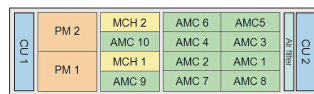

MTCA.0 System for 10 Single Full-Size AMC Modules, 3 U, 84 HP

CATALOG NUMBER

11850-011

The double AMC card cage on the right hand side can hold either 4 Double Full-size AMCs or, with the optional splitting kit, 8 Single Full-size AMCs.

CERTIFICATIONS

FEATURES

In accordance with PICMG MTCA.0 R1.0 specification

3 U, 19" subrack system for 10 Single Full-Size AdvancedMC modules, 2 Single Full-Size MCHs and 2 power modules with width up to 12 HP