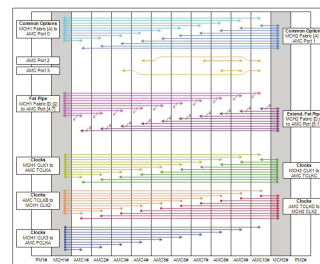

MTCA.0 System for 10 Single Full-Size AMC Modules, 3 U, 84 HP

CATALOG NUMBER

11850-011

The double AMC card cage on the right hand side can hold either 4 Double Full-size AMCs or, with the optional splitting kit, 8 Single Full-size AMCs.

CERTIFICATIONS

FEATURES

In accordance with PICMG MTCA.0 R1.0 specification

3 U, 19" subrack system for 10 Single Full-Size AdvancedMC modules, 2 Single Full-Size MCHs and 2 power modules with width up to 12 HP