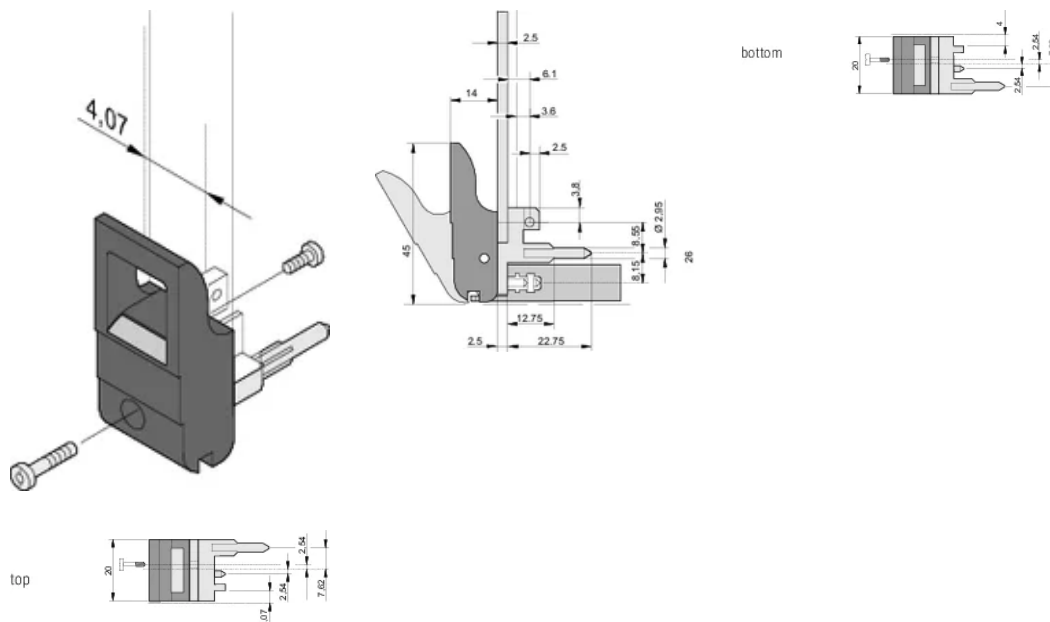

CERTIFICATIONS

FEATURES

Suitable for insertion and extraction forces up to 700 N (per pair)

In accordance with IEEE 1101.10 and IEC 60297-3-102

A microswitch can be mounted

PRODUCT ATTRIBUTES

Package Quantity: 10

Product Type: Handle

Type: Inserter/Extractor, Standard

Width (W): 19.8mm

Works With: Front Panels

Net Weight: 0.233kg

ADDITIONAL PRODUCT DETAILS

Please order Coding pegs and Microswitch separately.

DIAGRAMS