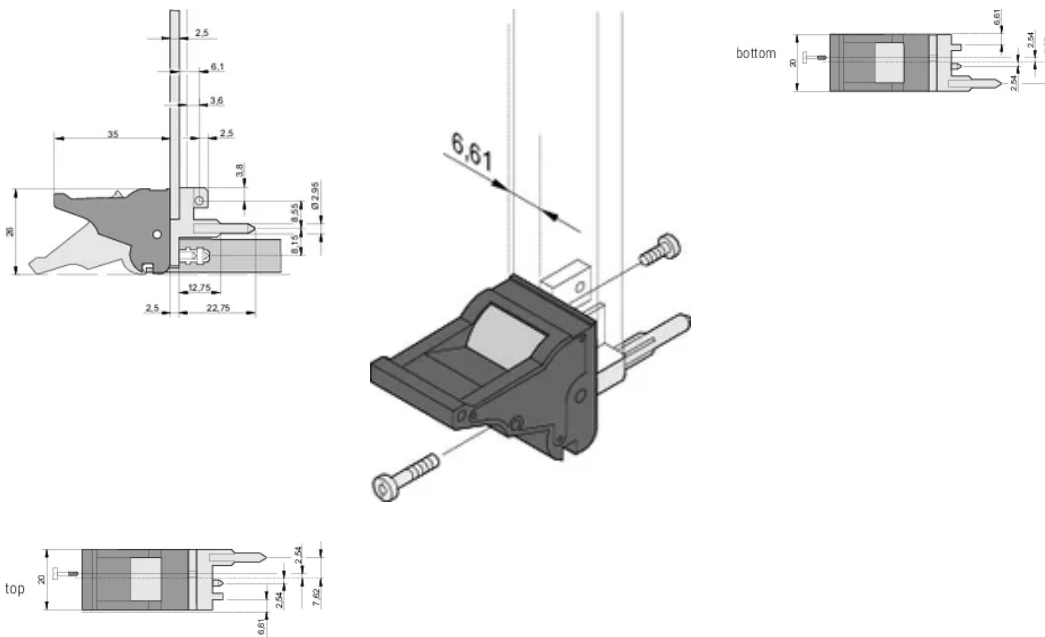

Flammability Rating: UL® 94V-0

Color: Jet Black

Color Code: RAL 9005

Complies With: EN 45545-2

Depth (D): 60.45mm

Height (H): 25.5mm

Material: Polycarbonate; Zinc Alloy

Product Type: Handle

Type: Inserter/Extractor, 0.1" Offset

Width (W): 19.8mm

Works With: Front Panels

Gross Weight: 0.253kg

ADDITIONAL PRODUCT DETAILS

Please order Coding pegs and Microswitch separately.

DIAGRAMS

WARNING

nVent products shall be installed and used only as indicated in nVent's product instruction sheets and training materials. Instruction sheets are available at www.nvent.com and from your nVent customer service representative. Improper installation, misuse, misapplication or other failure to completely follow nVent's instructions and warnings may cause product malfunction, property damage, serious bodily injury and death and/or void your warranty.