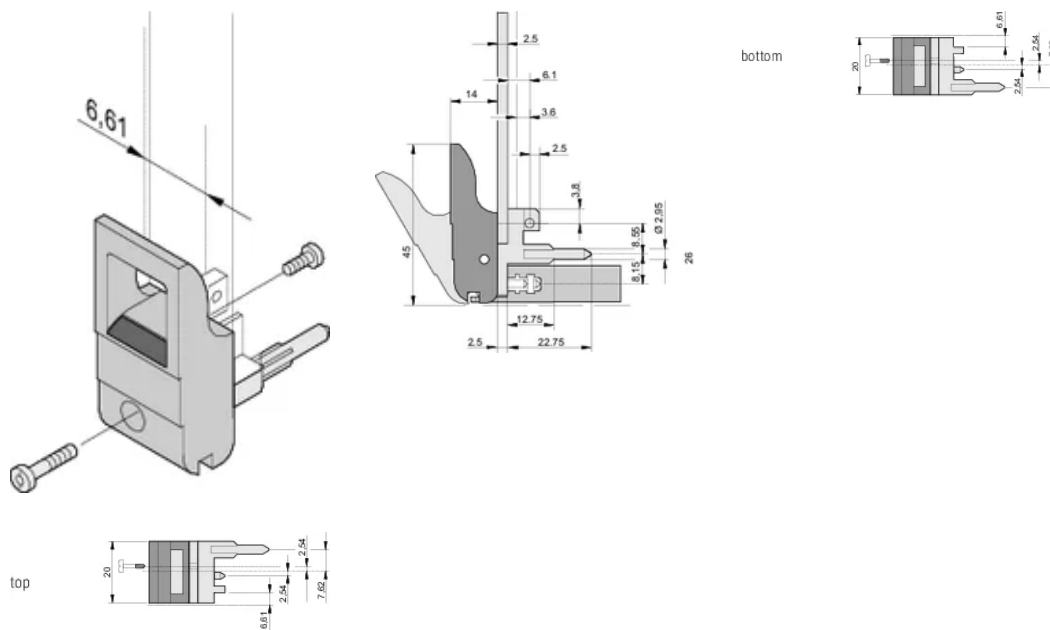

Insertor/Extractor Handle Type IET, Grey Lever, Black Button, Top, 100 Pieces

CATALOG NUMBER

20817-717

The inserter/extractor handle, type IET in accordance with IEEE 1101.10. 0,1" offset. Two of these handles can overcome a single lever force of 700 N (per pair).

CERTIFICATIONS

FEATURES

Suitable for insertion and extraction forces up to 700 N (per pair)

In accordance with IEEE 1101.10 and IEC 60297-3-102

A microswitch can be mounted

0.1" offset is used for PSUs with SMD Plus

PRODUCT ATTRIBUTES

Package Quantity: 100

Handle Type: IET; Top Front

Flammability Rating: UL® 94V-0

Color: Grey

Material: Polycarbonate

Product Type: Handle

Type: Inserter/Extractor, 0.1" Offset

Works With: Front Panels

Net Weight: 2.28kg

ADDITIONAL PRODUCT DETAILS

Please order Coding pegs and Microswitch separately.

DIAGRAMS

WARNING

nVent products shall be installed and used only as indicated in nVent's product instruction sheets and training materials. Instruction sheets are available at www.nvent.com and from your nVent customer service representative. Improper