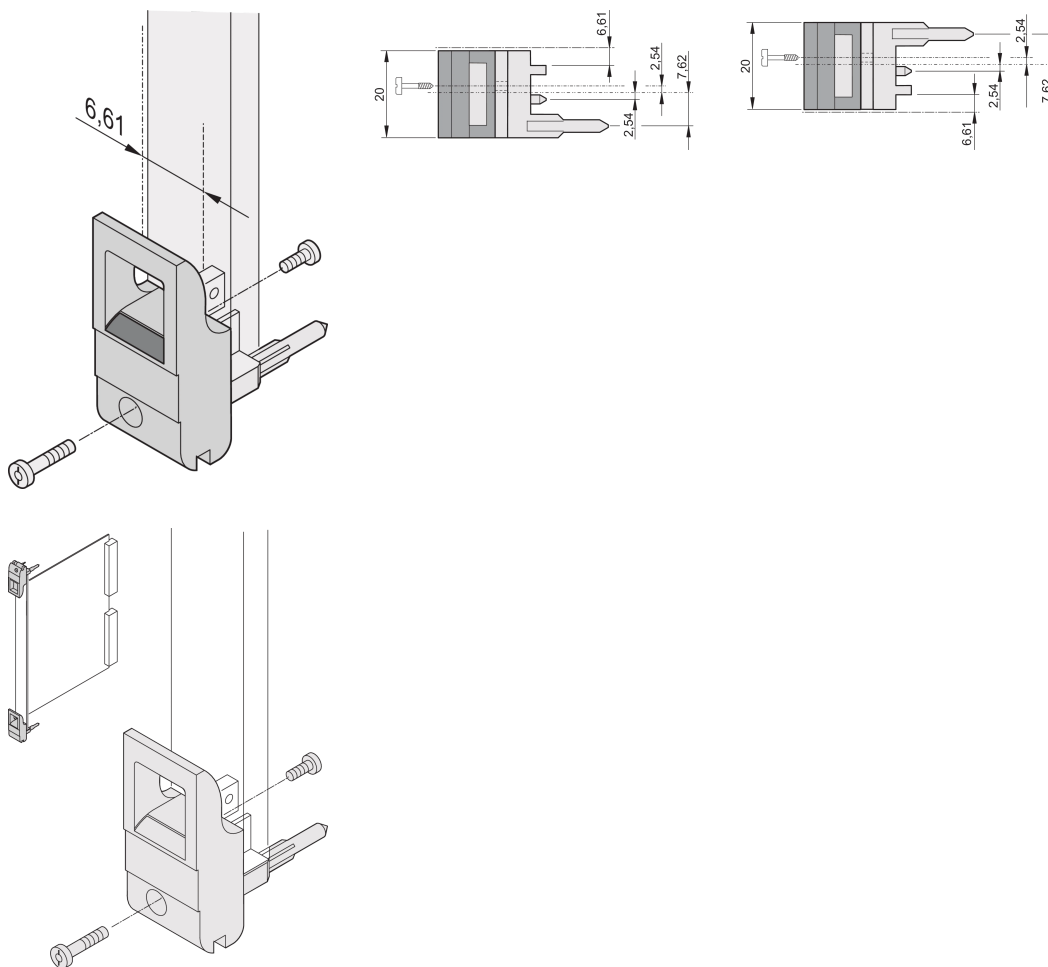

Insertor/Extractor Handle Type IET, Grey Lever, Black Button, Top, 100 Pieces

CATALOG NUMBER

20817-717

The inserter/extractor handle, type IET in accordance with IEEE 1101.10. 0,1" offset. Two of these handles can overcome a single lever force of 700 N (per pair).

CERTIFICATIONS

FEATURES

Suitable for insertion and extraction forces up to 700 N (per pair)

In accordance with IEEE 1101.10 and IEC 60297-3-102

A microswitch can be mounted

0.1" offset is used for PSUs with SMD Plus

PRODUCT ATTRIBUTES

Package Quantity: 100

Handle Type: IET; Top Front

Flammability Rating: UL® 94V-0

Color: Grey

Material: Polycarbonate

Product Type: Handle

Type: Inserter/Extractor, 0.1" Offset