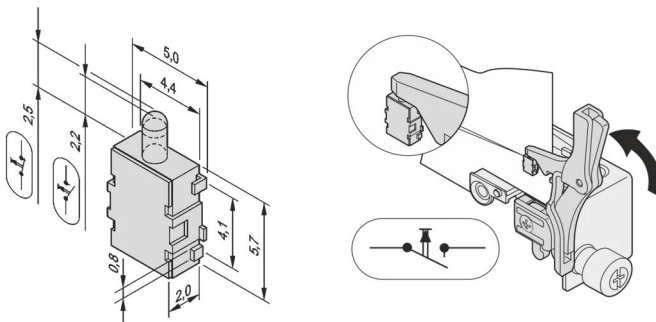

Microswitch for AMC Carrier Mechanics, Normally Open

CATALOG NUMBER

20817-909

Micro Switch for AMC Carrier. Option as closer or opener available.

FEATURES

SMD Version

PRODUCT ATTRIBUTES

Product Type: Switch