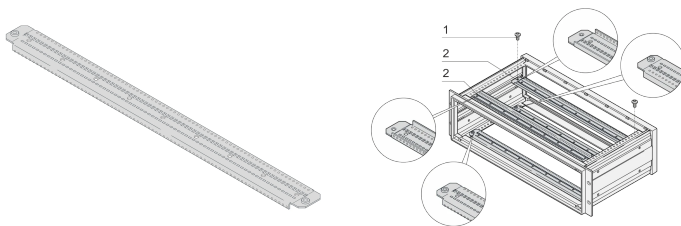

Inpac Support Rail to Fix Guide Rails, 75 HP

CATALOG NUMBER

20828-130

The support rail enables assembly of guide rails. In conjunction with a Z-rail Din connectors can be mounted. A Backplane can be assembled directly onto the rail if a threaded insert is used.

FEATURES

4 support rails to fix PCBs with guide rails plus assembly material

Support rail can also be used to fix a custom mounting plate

PRODUCT ATTRIBUTES

Product Type: Support Rail

Product Family: Inpac

Material: Steel

Finish: Aluminum-Zinc Plated

Color: Aluminium

Rack Width: 75HP

Length: 410mm

Package Quantity: 4

Net Weight: 0.748kg

ADDITIONAL PRODUCT DETAILS

Threaded inserts cannot be used on the front. For backplane mounting, threaded inserts are required in the rear horizontal rails. For connector mounting, threaded inserts and Z-rails are required in the rear horizontal rails.