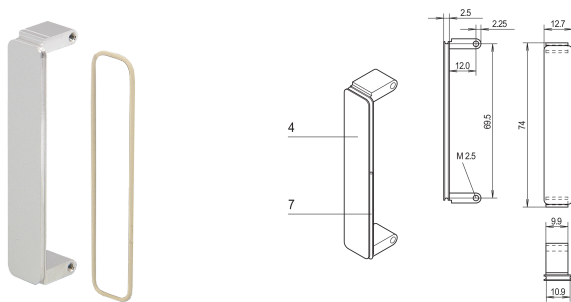

## CATALOG NUMBER

**20835-598**

Mezzanine front panel is fitted into PMC front panel cut-outs. Available in different treatments. For O-ring EMC gasket.

Complies With: PMC Mezzanine, IEEE P1386

Depth: 2.5mm

EMC Shielding: Yes

Finish: Anodized

Height: 74mm

Material: Aluminum

Product Type: Front Panel

Type: Front Panel without Handle

Width: 12.7mm

Net Weight: 0.015kg