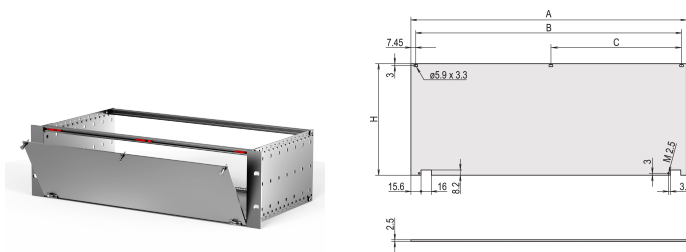

Front Panel Kit, Unshielded, Bottom Hinged, 4 U, 84 HP, 2.5 mm, Al, Anodized

CATALOG NUMBER

20838-279

Unshielded front panel bottom hinged.

CERTIFICATIONS

FEATURES

Front panel can be unhinged at 135° (not RatiopacPRO) opening angle

Enables mounting on horizontal rails

PRODUCT ATTRIBUTES

Rack Height: 4U

Accessory Type: Front panel

Rack Width: 84HP

Package Quantity: 1

Mounting: Hinged, Bottom

Front Finish: Anodized

Rear Finish: Conductive

Treated Edges: No