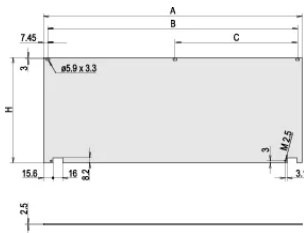

Complies With: IEC 60297-3-101; IEEE 1101.1/10

Depth (D): 2.5mm

EMC Shielding: No

Finish: Anodized

Height (H): 172.9mm

Material: Aluminum

Product Type: Front Panel

Type: Front Panel without Handle

Width (W): 426.4mm

Net Weight: 0.62kg

ADDITIONAL PRODUCT DETAILS

Front panel can be removed in opened position (> 135°).

DIAGRAMS

WARNING

nVent products shall be installed and used only as indicated in nVent's product instruction sheets and training materials. Instruction sheets are available at www.nvent.com and from your nVent customer service representative. Improper installation, misuse, misapplication or other failure to completely follow nVent's instructions and warnings may cause product malfunction, property damage, serious bodily injury and death and/or void your warranty.

North America

All locations
+1.763.422.2661
Chat with us:
nvent.com/schroff

Europe

Straubenhardt, Germany
+49.7082.794.0
Betschdorf, France
+33.3.88.90.64.90
Warsaw, Poland
+48.22.209.98.35
Assago, Italy
+39.02.932.7141
Chat with us:
nvent.com/schroff

Asia

Shanghai, China
+86.21.2412.6943
Qingdao, China
+86.532.8771.6101
Singapore
+65.6768.5800
Shin-Yokohama, Japan
+81.45.476.0271
Chat with us:
nvent.com/schroff

Middle East & India

Dubai, United Arab Emirates
+971.4.378.1700
Bangalore, India
+91.80.6715.2001
Istanbul, Turkey
+90.216.250.7374
Chat with us:
nvent.com/schroff

Our powerful portfolio of brands:

CADDY ERICO HOFFMAN ILSCO SCHROFF TRACHTE