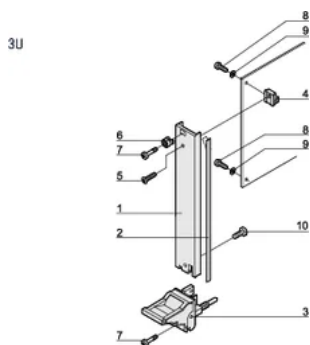

CERTIFICATIONS

FEATURES

U-shaped front panel for textile gasket

Suitable for insertion and extraction forces up to 700 N (per pair)

Enable the installation of a microswitch

Enable the installation of coding pegs in accordance with IEC 60297-3-103/ IEEE 1101.10

PRODUCT ATTRIBUTES

Rack Width: 4HP

Package Quantity: 1

Handle Type: IEL

Mounting: Screw-on Front

Gasket Type: Textile EMC

Front Finish: Anodized

Rear Finish: Etched

Treated Edges: No

Complies With: IEC 60297-3-102; IEEE 1101.10; IEC 60297-3-103; IEEE 1101.1/11

EMC Shielding: Yes

Finish: Anodized; Passivated

Height (H): 128.4mm

Material: Aluminum

Product Type: Front Panel

Rack Height: 3U

Type: Front Panel with Handle (PIU)

Width (W): 20mm

Net Weight: 0.07kg

DIAGRAMS

WARNING

nVent products shall be installed and used only as indicated in nVent's product instruction sheets and training materials. Instruction sheets are available at www.nvent.com and from your nVent customer service representative. Improper