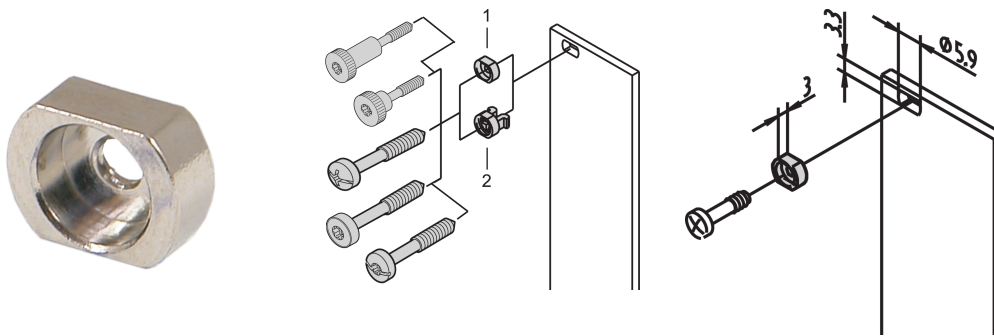

# Sleeves for M2.5, Brass Nickel-Plated, 10 pcs

## CATALOG NUMBER

21100-659

Sleeve guides the collar screw when fastening the front panel.

## FEATURES

Sleeve guides the collar screw when fastening the front panel

Sleeve is inserted into the elongated hole of the front panel

## PRODUCT ATTRIBUTES

Material: Brass

Finish: Nickel Plated

Package Quantity: 10

Product Type: Sleeve

Works With: Front Panels

Gross Weight: 0.008kg