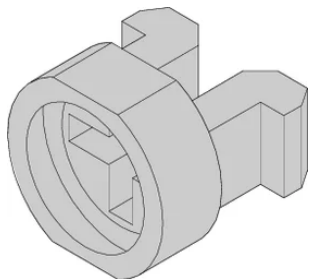

## FEATURES

Sleeve guides the collar screw when fastening the front panel

Sleeve is inserted into the elongated hole of the front panel

## PRODUCT ATTRIBUTES

Material: Brass

Finish: Nickel Plated

Package Quantity: 10

Product Type: Sleeve

Works With: Front Panels

Gross Weight: 0.008kg

## ADDITIONAL PRODUCT DETAILS

---

Metal sleeves on the partial front panels must be pressed in.

All sleeves can be used for front panel > 2 HP.

## DIAGRAMS

---