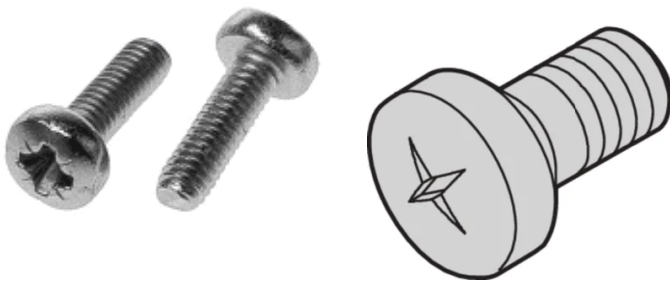

# Panhead Screw, Pozidriv, Cross Recess M2.5 x 6, Steel Nickel Plated, 100 pieces

## CATALOG NUMBER

**21101-219**

Panhead Screw, Pozidrive.

## PRODUCT ATTRIBUTES

Length: 6mm

Finish: Nickel Plated

Package Quantity: 100

Thread Size: M2.5

Material: Steel

Product Family: Frame Type Plug-In Unit

Product Type: Screw

Type: Panhead Screw

Works With: Backplanes; Test Adapters

Net Weight: 0.04kg