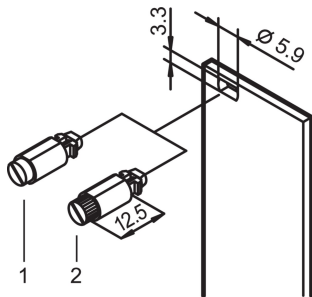

Quarter-Turn Fastener With Knurled and Slotted Head, Black; 100 pieces

CATALOG NUMBER

21101-850

1/4 rotary lock with defined stop.

CERTIFICATIONS

FEATURES

1/4 rotary lock with defined stop

Identification of locking position due to slot position

Height: 6mm

Material: Steel; Zinc Alloy; Thermoplastic

Product Type: Hardware Kit

Width: 7mm

Works With: Front Panels

Fastener Type: Knurled; Slotted Head

Net Weight: 0.15kg

ADDITIONAL PRODUCT DETAILS