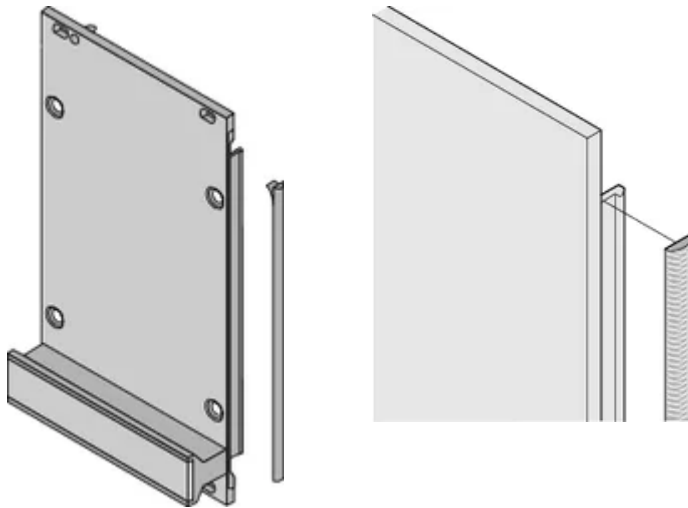

Product Family: EuropacPRO; RatiopacPRO; RatiopacPRO AIR; PropacPRO; Frame Type Plug-In Unit

Product Type: Shielding Kit

Works With: Subracks; Cases; Front Panels

Gross Weight: 0.028kg

ADDITIONAL PRODUCT DETAILS

EMC gaskets (textile) are required for shielding the front panels.

DIAGRAMS

WARNING

nVent products shall be installed and used only as indicated in nVent's product instruction sheets and training materials. Instruction sheets are available at www.nvent.com and from your nVent customer service representative. Improper installation, misuse, misapplication or other failure to completely follow nVent's instructions and warnings may cause product malfunction, property damage, serious bodily injury and death and/or void your warranty.

North America

All locations
+1.763.422.2661
Chat with us:
nvent.com/schroff

Europe

Straubenhardt, Germany
+49.7082.794.0
Betschdorf, France
+33.3.88.90.64.90
Warsaw, Poland
+48.22.209.98.35
Assago, Italy
+39.02.932.7141
Chat with us:
nvent.com/schroff

Asia

Shanghai, China
+86.21.2412.6943
Qingdao, China
+86.532.8771.6101
Singapore
+65.6768.5800
Shin-Yokohama, Japan
+81.45.476.0271
Chat with us:
nvent.com/schroff

Middle East & India

Dubai, United Arab
Emirates
+971.4.378.1700
Bangalore, India
+91.80.6715.2001
Istanbul, Turkey
+90.216.250.7374
Chat with us:
nvent.com/schroff

Our powerful portfolio of brands:

CADDY ERICO HOFFMAN ILSCO SCHROFF TRACHTE