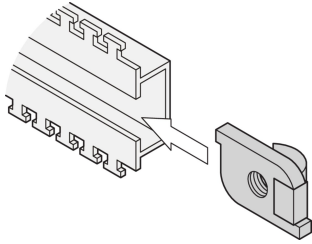

Slide Nut Kit for C-Rail, 10 Pieces

CATALOG NUMBER

21120-140

C-Rails are for better cable management. Installation generally behind the 19" uprights. They are compatible with standard cable clabs.

CERTIFICATIONS

FEATURES

Slide nut for C-profiles

PRODUCT ATTRIBUTES

Material: Steel

Package Quantity: 100

Product Type: Nut

Type: Slide Nut

Works With: Varistar CP