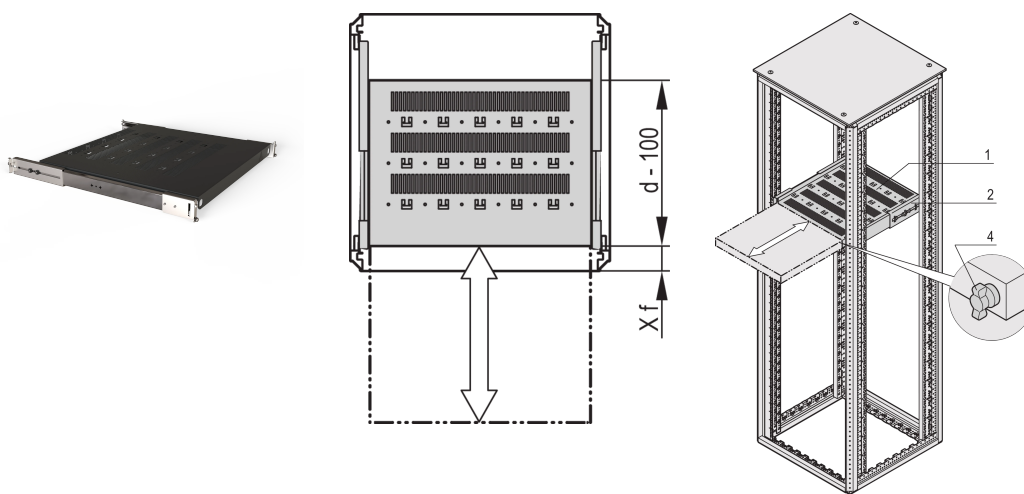

Varistar CP | 19" Telescopic Shelf, 70 kg, 800W 700D, RAL 7021

CATALOG NUMBER

21130-374

Varistar, Novastar and Eurorack 19" Shelf, Stationary with 70 kg load capacity, perforated for ease of assembly.

CERTIFICATIONS

FEATURES

Perforated cut-outs for assembling cable ties

Static load-carrying capacity 70 kg

Incl. telescopic slides

Locking with T-bar lock possible

St, 1.5 mm

Hammer head perforation for assembly with cable ties

PRODUCT ATTRIBUTES

Type: Telescopic Shelf

Width: 600mm

Depth: 565mm

Package Quantity: 1

Color: Black Grey

Color Code: RAL 7021

Finish: Powder Coated

Material: Steel

Product Family: Varistar CP; Novastar

Product Type: Shelf

Works With: Varistar CP

Gross Weight: 5kg

ADDITIONAL PRODUCT DETAILS

Mounting bracket for assembly of telescopic slide at frame please order separately.