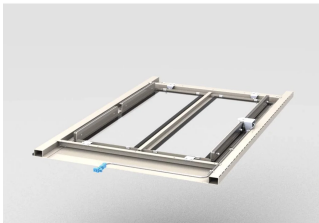

Aisle Containment Automatic Top Cover, 1200W 600D, RAL 7021

CATALOG NUMBER

21130-592

Top cover that can be automatically opened in case of an event on site.

CERTIFICATIONS

FEATURES

Automatic containment top covers open automatically in the event of fire so that the facility sprinkler systems can put out the fire. In normal operation, the top covers are kept closed by electromagnets and open when the floating contact of the fire detection system is opened

Suitable for an aisle width of 1200 mm

Top cover with safety glass, 7 mm

With the universal top cover profile, the aisle height can be increased by 84 mm; please order separately

The top cover can be removed from the inside. When opened, the top cover provides access to lighting and sprinkler systems above the containment system for maintenance work

Please order the control unit, which can be used to control up to 12 automatic top covers, separately

A 24 VDC power supply unit is required to operate the system. Please order separately