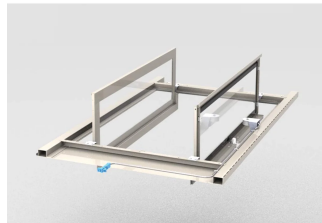

Aisle Containment Automatic Top Cover, 1200W 600D, RAL 7021

CATALOG NUMBER

21130-592

Top cover that can be automatically opened in case of an event on site.

CERTIFICATIONS

FEATURES

Automatic containment top covers open automatically in the event of fire so that the facility sprinkler systems can put out the fire. In normal operation, the top covers are kept closed by electromagnets and open when the floating contact of the fire detection system is opened

Suitable for an aisle width of 1200 mm

Top cover with safety glass, 7 mm

With the universal top cover profile, the aisle height can be increased by 84 mm; please order separately

The top cover can be removed from the inside. When opened, the top cover provides access to lighting and sprinkler systems above the containment system for maintenance work

Please order the control unit, which can be used to control up to 12 automatic top covers, separately

A 24 VDC power supply unit is required to operate the system. Please order separately