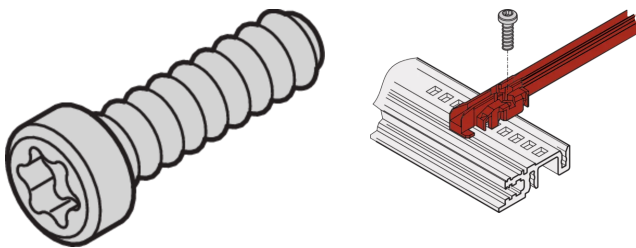

# Panhead Screw, Torx, Self-Securing, M2.5 x 9.3

## CATALOG NUMBER

**21500-039**

Pan head Torx screws with different metric threads and lengths. With optional features like GND earthing function or "precoated thread".

Panhead Screw, Torx, St, zinc plated, M2.5 x 6 (Partially coated thread to prevent the screw from loosening on its own due to vibrations).

## FEATURES

Pan Head Screw with torx, self-locking

## PRODUCT ATTRIBUTES

Length: 9.3mm

Finish: Zinc Plated

Package Quantity: 100

Thread Size: M2.5

Material: Steel

Product Type: Screw

Type: Panhead Screw