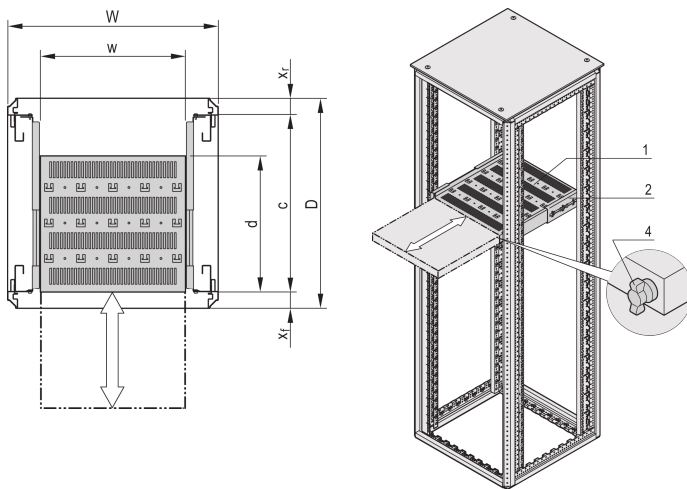

Varistar CP | 19" Telescopic Shelf 70 kg, 600W 500D, RAL 7035

CATALOG NUMBER

22130-352

Varistar, Novastar and Eurorack 19" Shelf, Stationary with 70 kg load capacity, perforated for ease of assembly.

CERTIFICATIONS

FEATURES

Perforated cut-outs for assembling cable ties

Static load-carrying capacity 70 kg

Incl. telescopic slides

Locking with T-bar lock possible

St, 1.5 mm

Hammer head perforation for assembly with cable ties

PRODUCT ATTRIBUTES

Type: Telescopic Shelf

Width: 400mm

Depth: 382mm

Package Quantity: 1

Color: Light Grey

Color Code: RAL 7035

Finish: Powder Coated

Material: Steel

Product Family: Varistar CP; Novastar

Product Type: Shelf

Gross Weight: 6.69kg

ADDITIONAL PRODUCT DETAILS

Mounting bracket for assembly of telescopic slide at frame please order separately.