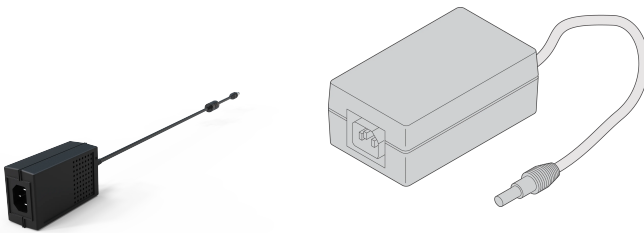

Power Supply for Electronic Lock

CATALOG NUMBER

23130-515

External power supply for electronic handles.

CERTIFICATIONS

FEATURES

Power adapter to supply lever handle (MLR 3000, MLR1000) and gateway

PRODUCT ATTRIBUTES

Product Type: AC/DC Power Supply

Product Family: Varistar CP

Type: Power Supply

Works With: MLR Electronic Lock; Varistar CP

Net Weight: 0.289kg

Package Quantity: 1

WARNING

nVent products shall be installed and used only as indicated in nVent's product instruction sheets and training materials. Instruction sheets are available at www.nvent.com and from your nVent customer service representative. Improper installation, misuse, misapplication or other failure to completely follow nVent's instructions and warnings may cause