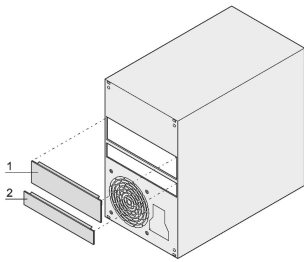

Drive Disc Cover for Slim Line Drive

CATALOG NUMBER

24496-122

Cover to close the cutout of a optical drive bay when drive is not installed.

FEATURES

Front panel is clipped into drive unit cut-out with clamping device

PRODUCT ATTRIBUTES

Product Type: Cover

Works With: Systems

Package Quantity: 1

Gross Weight: 0.035kg

WARNING

nVent products shall be installed and used only as indicated in nVent's product instruction sheets and training materials. Instruction sheets are available at www.nvent.com and from your nVent customer service representative. Improper installation, misuse, misapplication or other failure to completely follow nVent's instructions and warnings may cause product malfunction, property damage, serious bodily injury and death and/or void your warranty.