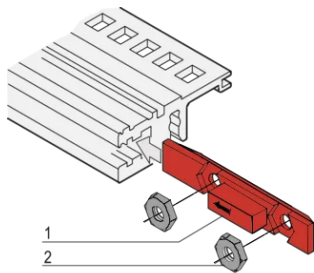

# Slide Nut, to Accomodate 2 Nuts, 12 Pieces

## CATALOG NUMBER

**24560-166**

The slide nut is inserted into the groove of the horizontal rail instead of the threaded insert to assemble a bottom hinged front panel.

## FEATURES

The slide nut is inserted into the groove of the horizontal rail instead of the threaded insert