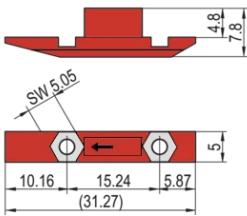

## CATALOG NUMBER

**24560-166**

The slide nut is inserted into the groove of the horizontal rail instead of the threaded insert to assemble a bottom hinged front panel.