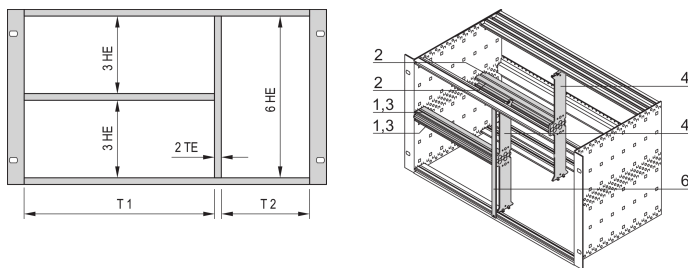

Combined Mounting Kit for Chassis, 84:0 HP

CATALOG NUMBER

24562-484

The combined mounting enable the option to split a 6 U high subrack or case in 2 x 3 U and 6 U sections. Different versions are available.

CERTIFICATIONS

FEATURES

Designed to accept Euroboards (100 mm high) and double Euroboards (233.35 mm high)

Subdivision of the 6 U assembly area into: 2 x 3 U, 1 x 6 U

PRODUCT ATTRIBUTES

Package Quantity: 1

Rack Width 1: 84HP

Material: Aluminum; Zinc Alloy

Product Family: EuropacPRO

Product Type: Mounting Kit

Rack Height: 6U

Type: Combined

Works With: Subracks

Net Weight: 0.657kg