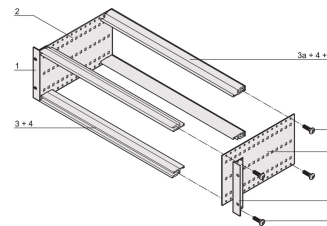

EuropacPRO 19" Subrack Kit for Backplane, Retrofit Shielding, 3 U, 235 mm

CATALOG NUMBER

24563-132

Non-shielded subrack for backplane mounting.

CERTIFICATIONS

FEATURES

Subrack with side panel type F ("flexible"), front 19" bracket included, depth-adjustable 19" bracket sold separately (not included in items delivered)

Rear horizontal rail for backplane mounting with insulation strip

Aluminum construction

IP 20, in accordance with IEC 60529

Modifications such as cutouts, different finishes or dimensions available

Supplied as space-saving flat-pack

Horizontal rail type "light"

Internal and external dimensions in accordance with: IEC 60297-3-100, -101, IEEE 1101.1

PRODUCT ATTRIBUTES

Rack Height: 3U

Depth: 235mm

Package Quantity: 1

For Mounting: Backplane

Board Depth: 160mm; 220mm

Gasket Type: Stainless Steel EMC (retrofitable)

Handle Included: No

Mounting: Rack

Complies With: IEC 60297-3-103

EMC Shielding: No

Finish: Anodized; Passivated

Material: Aluminum