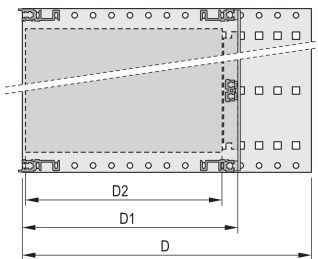

EuropacPRO 19" Subrack Kit for Backplane, Heavy, Retrofit Shielding, 6 U, 175 mm

CATALOG NUMBER

24563-461

Rear horizontal rail for backplane mounting with insulation strip

CERTIFICATIONS

FEATURES

Horizontal rail type "Heavy"

Shock and Vibration resistance up to 5 g

IP 20, in accordance with IEC 60529

Shock and vibration tested to the German "Bahn" standards BN 411002, BN 411003

Internal and external dimensions in accordance with: IEC 60297-3-100, -101, IEEE 1101.1