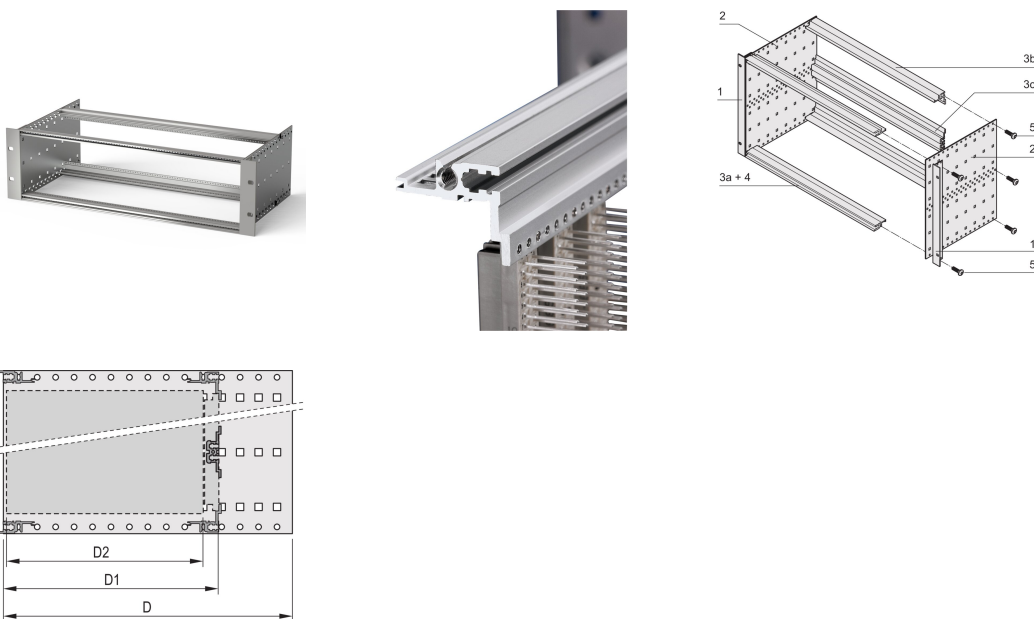

EuropacPRO 19" Subrack Kit for DIN Connector, Retrofit Shielding, 6 U, 235 mm

CATALOG NUMBER

24563-492

Non-shielded subrack for Din Connector mounting EN 60603-2 (DIN 41612).

CERTIFICATIONS

FEATURES

Subrack with side panel type F ("flexible"), front 19" bracket included, depth-adjustable 19" bracket sold separately (not included in items delivered)

Aluminum construction

IP 20, in accordance with IEC 60529

Internal and external dimensions in accordance with: IEC 60297-3-100, -101, IEEE 1101.1

Rear horizontal rails for connector mounting (IEC 60603-2 / DIN 41612)

Modifications such as cutouts, different finishes or dimensions available

Supplied as space-saving flat-pack

Horizontal rail type "light"

PRODUCT ATTRIBUTES

Rack Height: 6U

Depth: 235mm

Package Quantity: 1

For Mounting: DIN Connector

Board Depth: 160mm; 220mm

Gasket Type: Stainless Steel EMC (retrofitable)

Handle Included: No

Mounting: Rack

Complies With: IEC 60297-3-103

EMC Shielding: No

Finish: Anodized; Passivated

Material: Aluminum