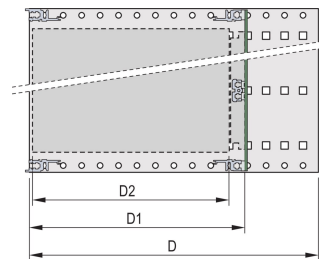

EuropacPRO 19" Subrack Kit for Backplane, Light, Unshielded, 6 U, 235 mm

CATALOG NUMBER

24564-432

Non-EMC shielded subrack for backplane mounting, light version.

CERTIFICATIONS

FEATURES

Subrack with side panel type L ("light") with integrated 19" support brackets

Horizontal rail type "light"

Aluminum construction

Rear horizontal rails for backplane mounting with insulation strip

Installed load up to 7.5 kg