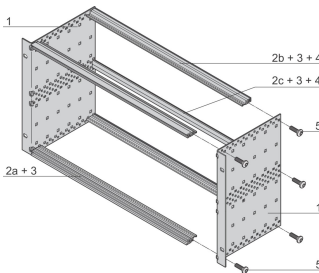

EuropacPRO 19" Subrack Kit for Backplane, Light, Unshielded, 6 U, 235 mm

CATALOG NUMBER

24564-432

Non-EMC shielded subrack for backplane mounting, light version.

CERTIFICATIONS

FEATURES

Subrack with side panel type L ("light") with integrated 19" support brackets

Horizontal rail type "light"

Aluminum construction

Rear horizontal rails for backplane mounting with insulation strip

Installed load up to 7.5 kg

Supplied as space-saving flat-pack

Internal and external dimensions in accordance with: IEC 60297-3-100, -101, IEEE 1101.1

Modifications such as cutouts, different finishes or dimensions available

PRODUCT ATTRIBUTES

Rack Height: 6U

Depth: 235mm

Package Quantity: 1

For Mounting: Backplane

Board Depth: 160mm; 220mm

Handle Included: No